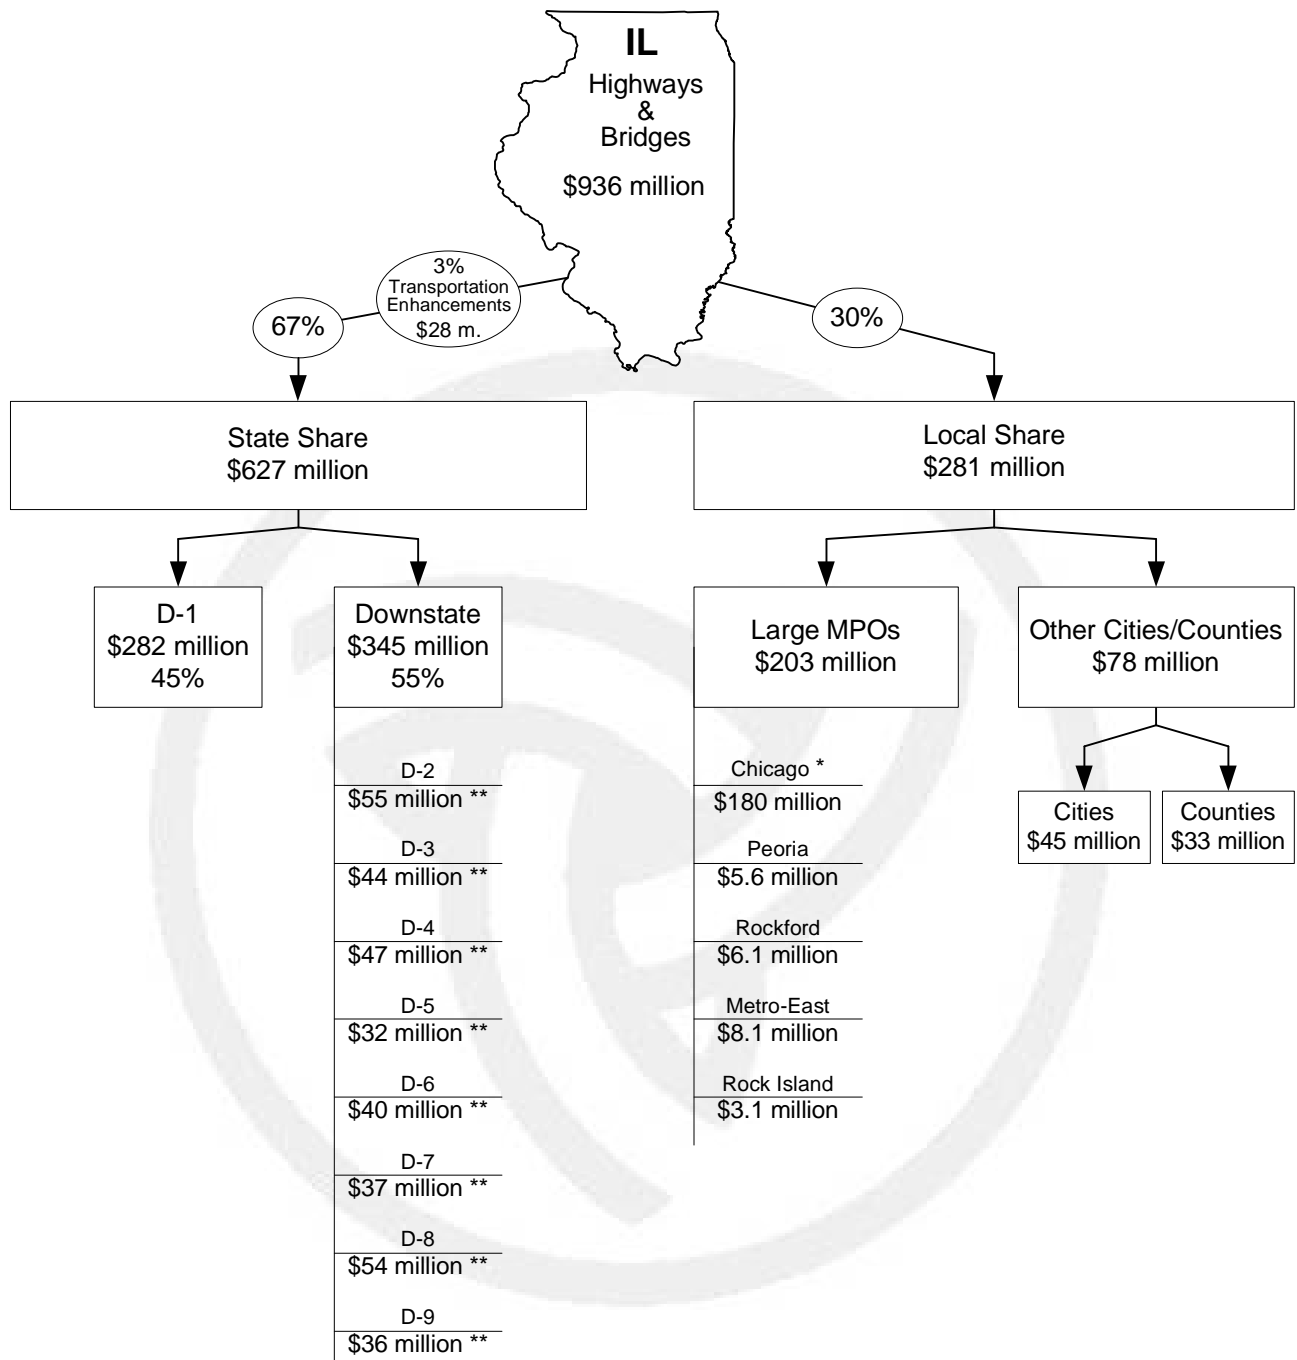

American Recovery and Reinvestment Act of 2009 Detailed IDOT District / MPO Funding

Notes:

- * Projects prioritized by mayoral councils and submitted to CMAP for coordination.
- ** Current estimates.

Percents and dollar amounts are rounded. They are preliminary estimates and are subject to change.