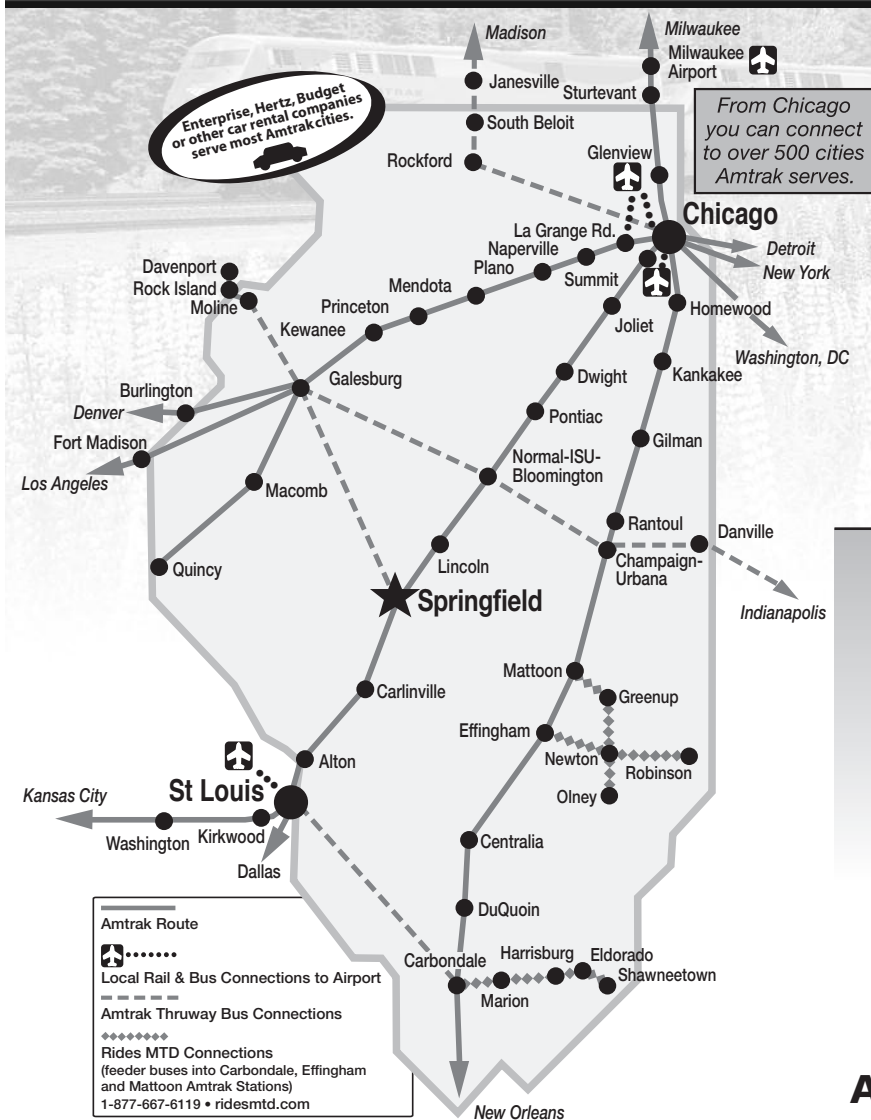

ExploreChicago.org

The City of Chicago's Official Tourism Site | Events, Attractions, Museums, Shopping, Music & More!

ILLINOIS

MILE AFTER MAGNIFICENT MILE
Illinois Tourist Information:

1-800-2CONNECT • enjoyillinois.com

Car-Free Vacations, Illinois Amtrak information & Special Offers:

dot.il.gov/amtrak

AMTRAK® DISCOUNTS

- Kids • 10-Ride Tickets • Seniors
- Student & Veteran Advantage Members
- Military • Group and Convention Travel
- AAA • Nationwide USA Rail Pass

Low Fares to Chicago

Each way from:.....Starting at

- Alton...$23
- Carbondale...$32
- Champaign-Urbana...$14
- Galesburg...$20
- Macomb...$20
- Milwaukee...$22
- Normal-Bloomington...$13
- Quincy...$26
- Springfield...$18
- St. Louis...$24

UPGRADE TO BUSINESS CLASS
Amtrak.com • 1-800-USA-RAIL

READ DOWN

CHICAGO – MILWAUKEE

READ DOWN

	TRAIN #	329	331	333	335	337	339	341
		Mo-Sa	Daily	Daily	Daily	Daily	Daily	Daily
CHICAGO		6:10A	8:25A	10:20A	1:05P	3:15P	5:08P	8:05P
GLENVIEW, IL		6:32A	8:47A	10:42A	1:27P	3:37P	5:32P	8:27P
STURTEVANT (RACINE), WI		7:10A	9:25A	11:20A	2:05P	4:15P	6:14P	9:05P
MILWAUKEE AIRPORT		7:24A	9:39A	11:34A	2:19P	4:29P	6:28P	9:19P
MILWAUKEE		7:39A	9:54A	11:49A	2:34P	4:44P	6:45P	9:34P

READ DOWN

MILWAUKEE – CHICAGO

READ DOWN

	TRAIN #	330	332	334	336	338	340	342
		Mo-Sa	Daily	Daily	Daily	Daily	Daily	Daily
MILWAUKEE		6:15A	8:05A	11:00A	1:00P	3:00P	5:45P	7:35P
MILWAUKEE AIRPORT		6:26A	8:15A	11:10A	1:10P	3:10P	5:55P	7:45P
STURTEVANT (RACINE), WI		6:43A	8:28A	11:23A	1:23P	3:23P	6:08P	7:58P
GLENVIEW, IL		7:25A	9:06A	12:01P	2:01P	4:01P	6:46P	8:36P
CHICAGO		7:57A	9:34A	12:29P	2:29P	4:29P	7:14P	9:04P

Fares, schedules, routes and other information subject to change without notice. Amtrak and Amtrak Illinois are service marks of the National Railroad Passenger Corporation. A public service message from the Illinois Department of Transportation.