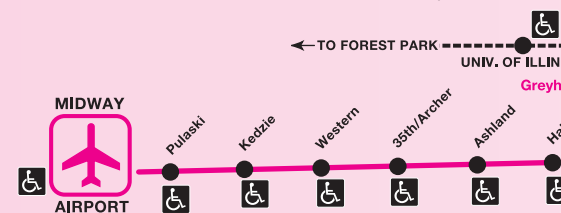

### CTA PUBLIC TRANSIT SERVICE

..... #151 Sheridan/Union Stn. 24-hr. Service (Other CTA buses serve Union Station)

..... Elevated Trains ('L')

..... Subway (Red Line) to Ballparks

..... Subway (Blue Line) to O'Hare Airport

..... Elevated (Orange Line) to Midway Airport

..... CTA Rail Station

..... Pedestrian Tunnel-Free Subway Transfer

### LANDMARKS & POINTS OF INTEREST

American Girl Place	38	L-2
Art Institute of Chicago	1a	L-18
Auditorium Theatre	2a	K-21
Bank of America Theatre	2b	I-17
Board of Trade	3	G-19
Buckingham Fountain	4	O-21
Chicago Architecture Foundation	5b	K-19
Chicago Theatre	5d	J-13
Children's Museum at Navy Pier	24	R-8
City Hall and County Building	6	H-14
Civic Opera House (Lyric Opera)	7	E-15
Daley Plaza	8	I-14
Federal Center Plaza	9	I-19
Federal Reserve Bank	10	G-19
Fourth Presbyterian Church	11a	L-2
John Hancock Center & Observatory	13	L-2
Harold Washington Library Center	14	J-21
Holy Name Cathedral	15	J-4
Illinois Center	16	L-11
Macy's on State/Walnut Room	19	J-14
Merchandise Mart	21	F-10
Millennium Park	21a	L-16
Moody Bible Institute	22	G-3
Museum of Contemporary Art	23	M-3
Navy Pier	24	R-8
Newberry Research Library	25	I-1
900 N. Michigan Shops (Bloomingdale's)	25a	L-1
Northwestern Memorial Hospital	27	O-4
Oriental Theatre	28a	J-13
Sears/Willis Tower & Skydeck	33	E-18
Shops at North Bridge (Nordstrom's)	33a	K-8
Spertus Museum/Jewish Studies Institute	33b	K-22
Symphony Center	34b	K-19
Thompson (State of Illinois) Center	35b	H-13
Water Tower Place Shopping Center	38	L-2
Wrigley Building	39	K-9