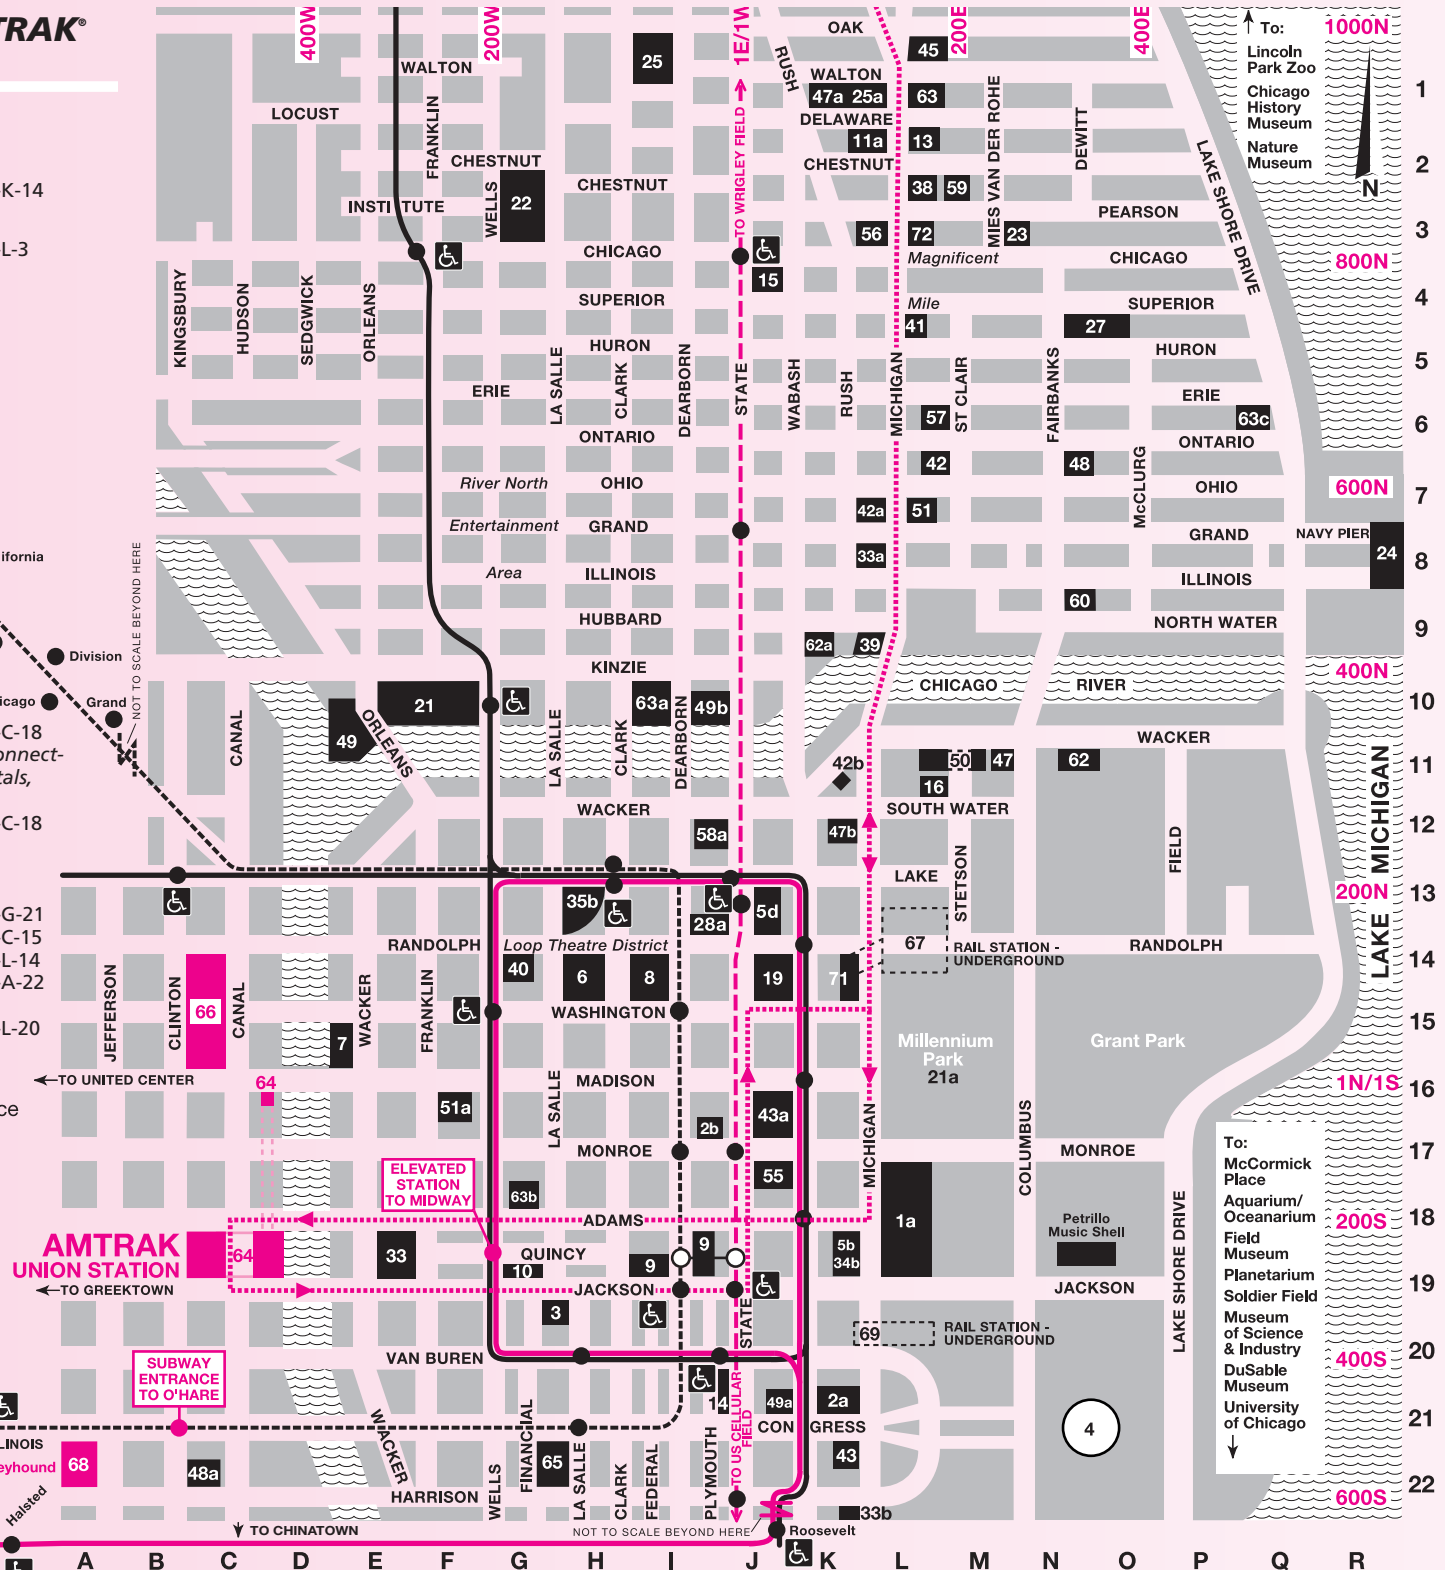

### CTA PUBLIC TRANSIT SERVICE

..... #151 Sheridan/Union Stn. 24-hr. Service (Other CTA buses serve Union Station)

..... Elevated Trains ('L')

..... Subway (Red Line) to Ballparks

..... Subway (Blue Line) to O'Hare Airport

### LANDMARKS & POINTS OF INTEREST

American Girl Place	38	L-2
Art Institute of Chicago	1a	L-18
Auditorium Theatre	2a	K-21
Bank of America Theatre	2b	I-17
Board of Trade	3	G-19
Buckingham Fountain	4	O-21
Chicago Architecture Foundation	5b	K-19
Chicago Theatre	5d	J-13
Children's Museum at Navy Pier	24	R-8
City Hall and County Building	6	H-14
Civic Opera House (Lyric Opera)	7	E-15
Daley Plaza	8	I-14
Federal Center Plaza	9	I-19
Federal Reserve Bank	10	G-19
Fourth Presbyterian Church	11a	L-2
John Hancock Center & Observatory	13	L-2
Harold Washington Library Center	14	J-21
Holy Name Cathedral	15	J-4
Illinois Center	16	L-11
Macy's on State/Walnut Room	19	J-14
Merchandise Mart	21	F-10
Millennium Park	21a	L-16
Moody Bible Institute	22	G-3
Museum of Contemporary Art	23	M-3
Navy Pier	24	R-8
Newberry Research Library	25	I-1
900 N. Michigan Shops (Bloomingdale's)	25a	L-1
Northwestern Memorial Hospital	27	O-4
Oriental Theatre	28a	J-13
Sears/Willis Tower & Skydeck	33	E-18
Shops at North Bridge (Nordstrom's)	33a	K-8
Spertus Museum/Jewish Studies Institute	33b	K-22
Symphony Center	34b	K-19
Thompson (State of Illinois) Center	35b	H-13
Water Tower Place Shopping Center	38	L-2
Wrigley Building	39	K-9